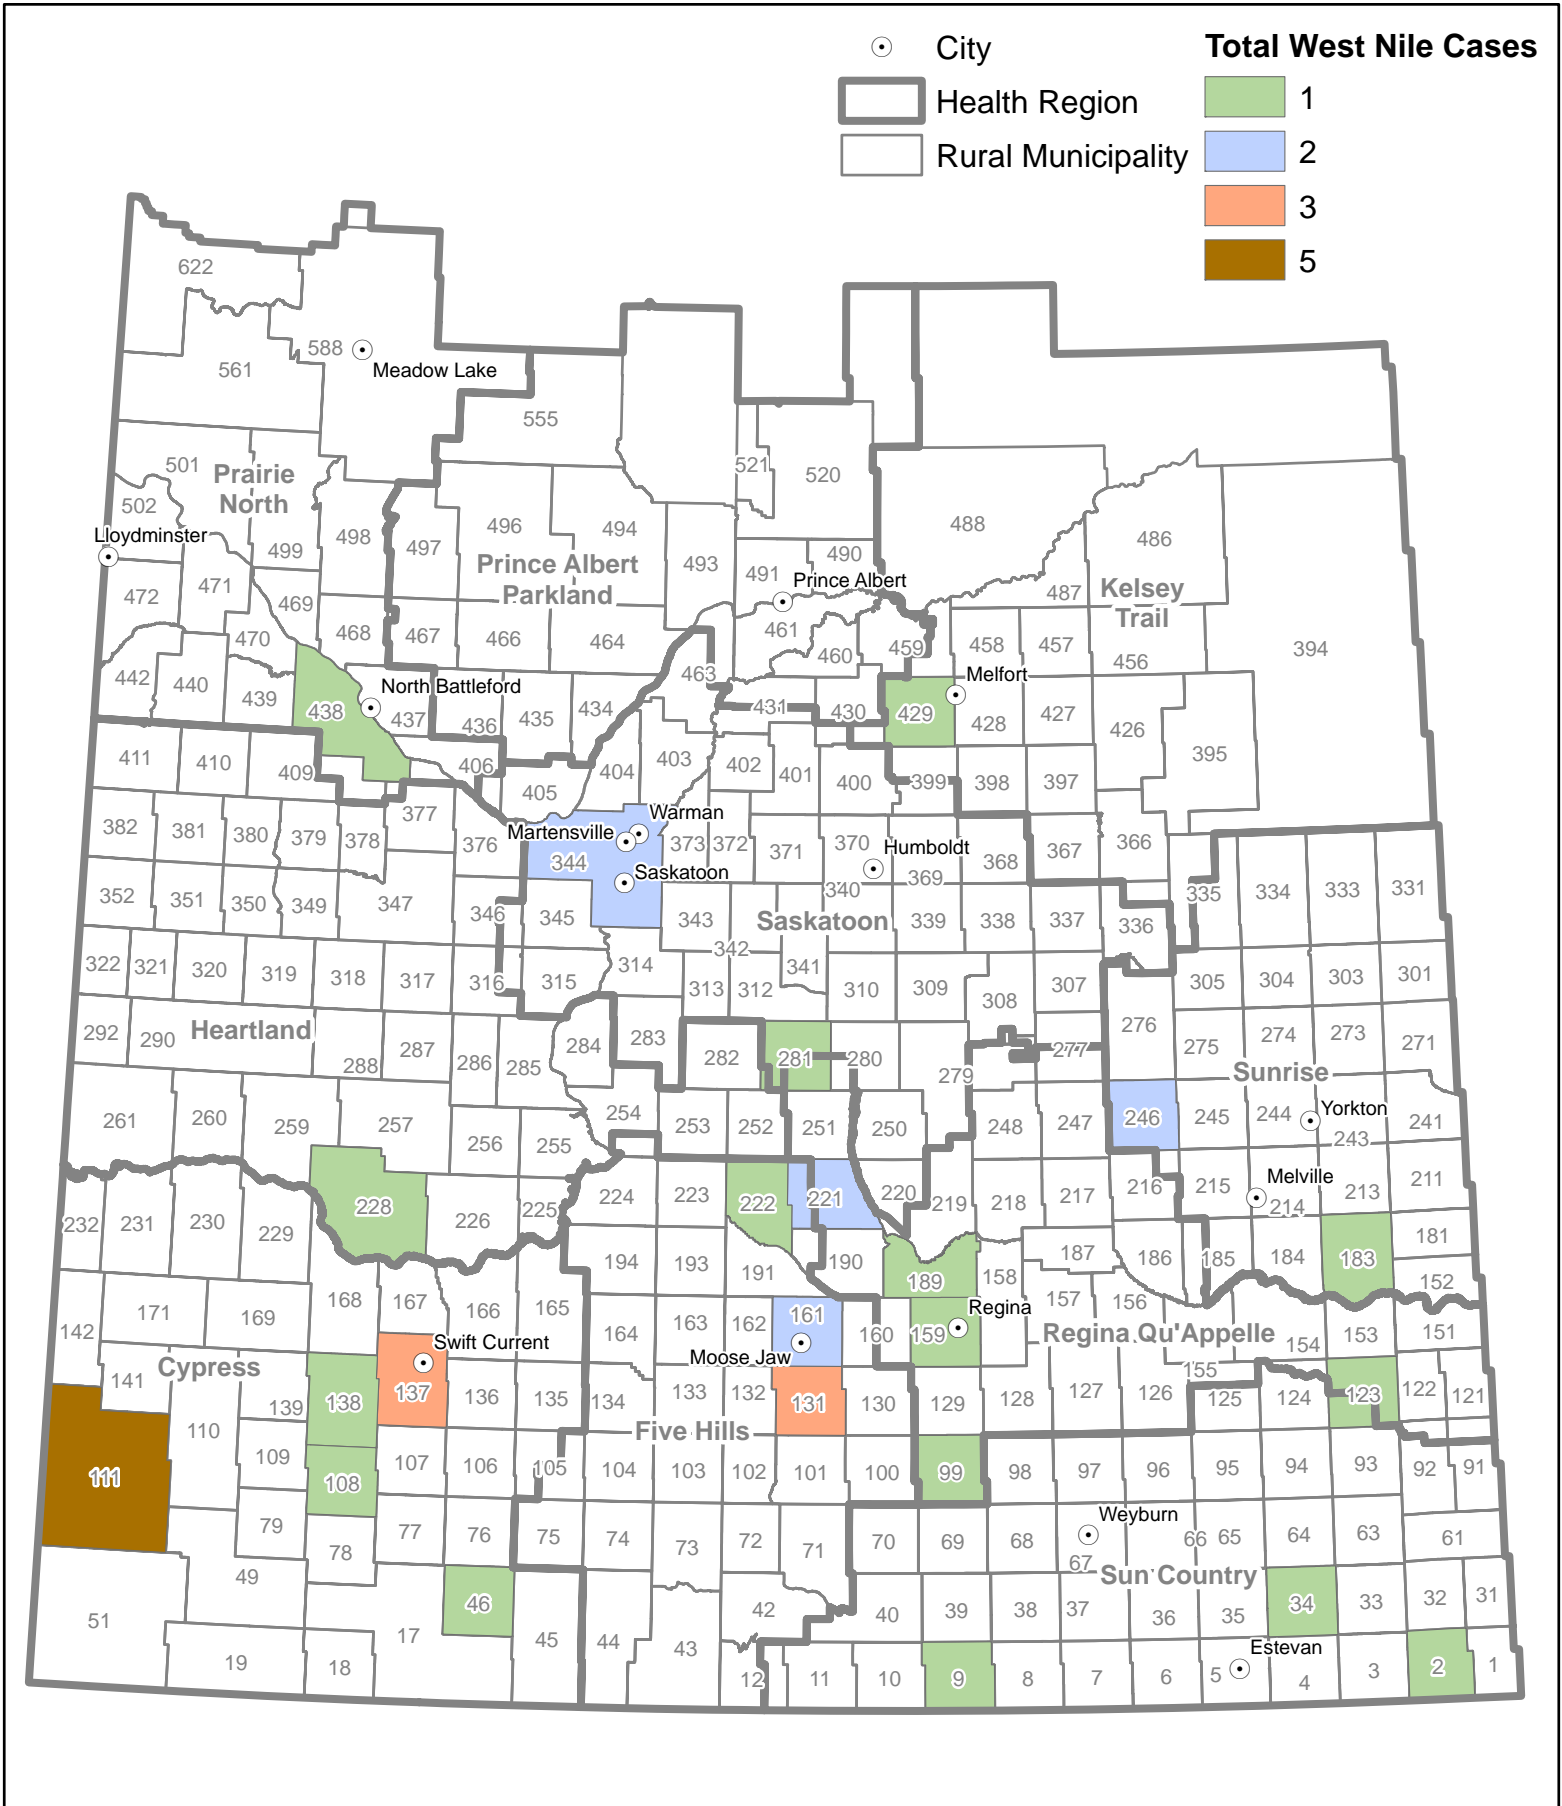

Saskatchewan West Nile Virus Cases in Horses

2014 - 2017

Data Source:
West Nile Virus Locations - Livestock Branch

Geomatics Services, Ministry of Agriculture May 7, 2018